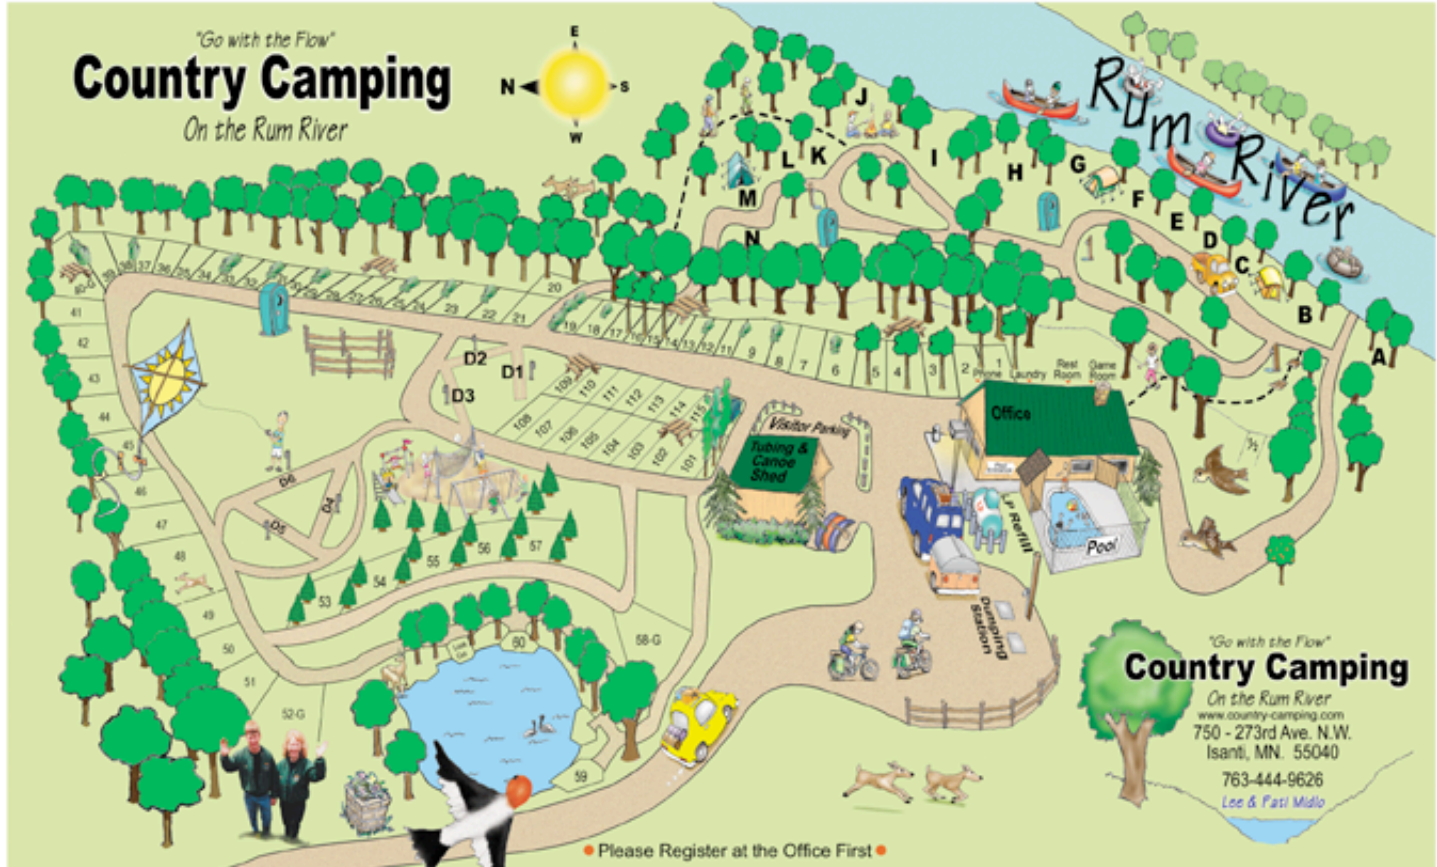

"Go with the Flow"  
**Country Camping**  
On the Rum River

"Go with the Flow"  
**Country Camping**

On the Rum River  
www.country-camping.com  
750 - 273rd Ave. N.W.  
Isanti, MN. 55040  
763-444-9626  
Lee & Pasi Midlo